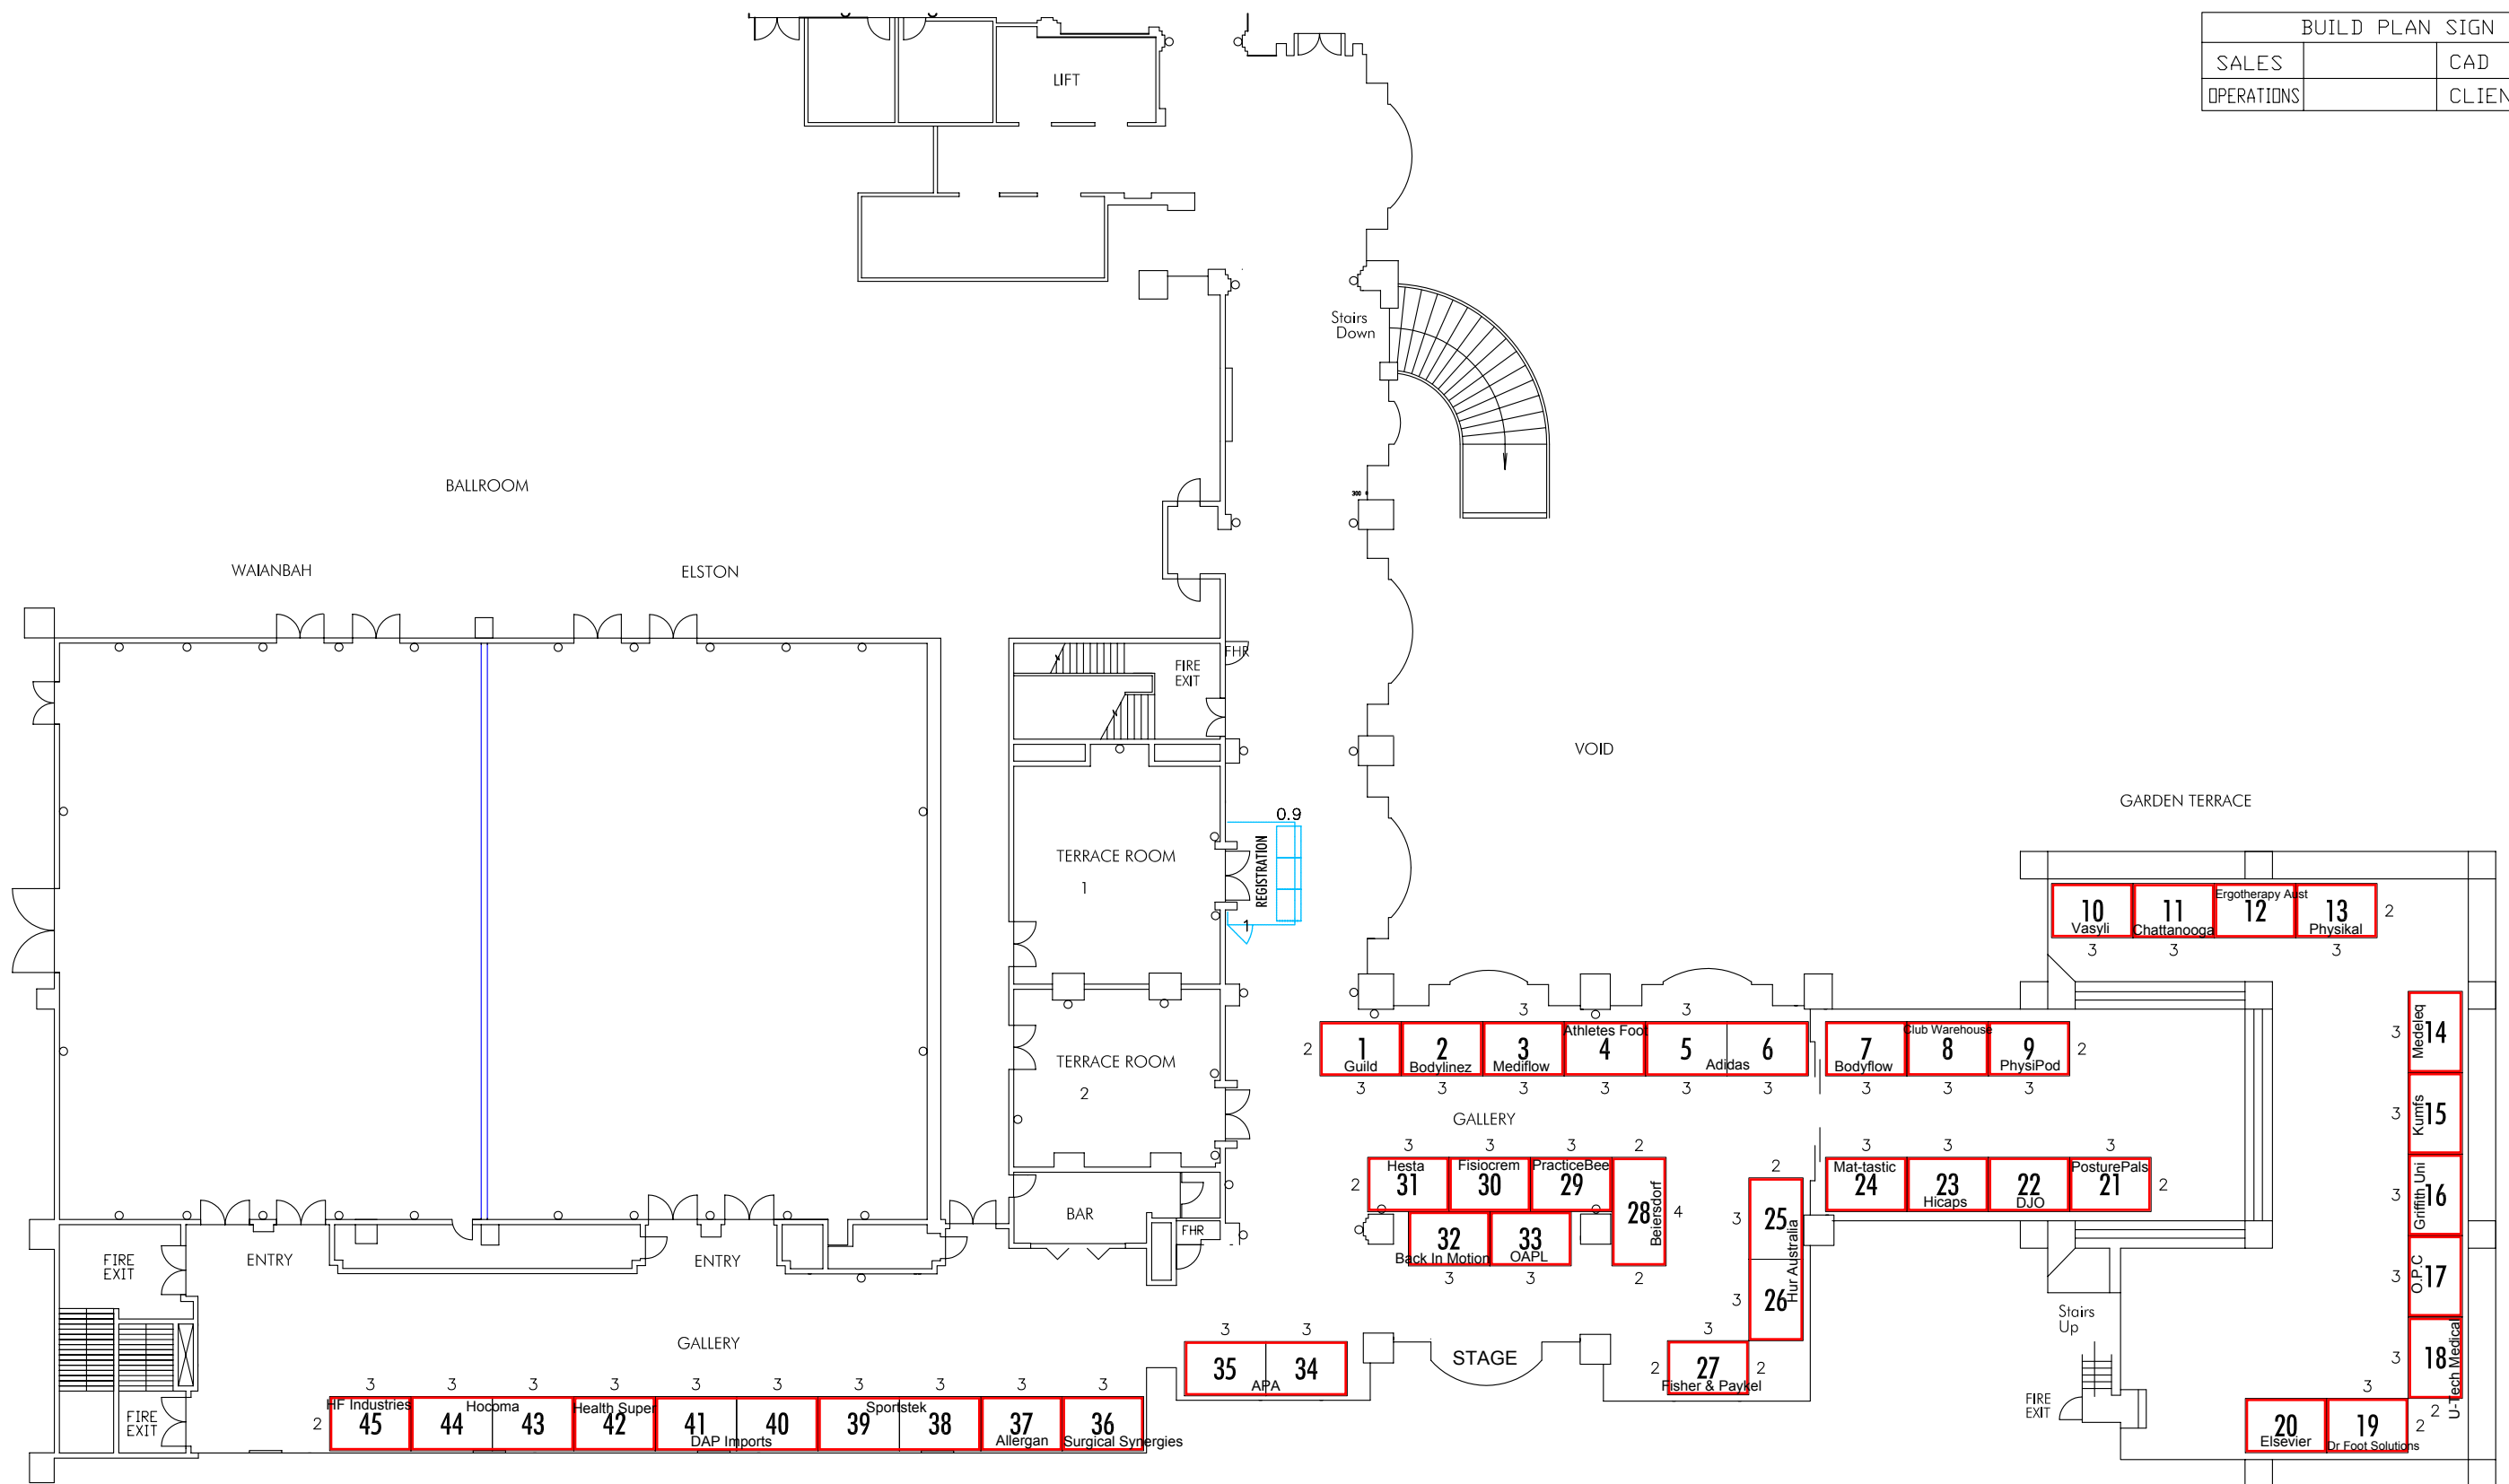

BUILD PLAN SIGN OFF			
SALES		CAD	
OPERATIONS		CLIENT	

PANEL	TBC	LIGHTS	2x150W/9sqm
FASCIA	TBC	POWER	1x4AMP/9sqm
CARPET	TBC		

- Shell Panel 2.4m H
- Shell Panel 3.4m H
- Post

EXPONET
EXHIBITION & EVENT SERVICES
www.exponet.com.au

TITLE **AUSTRALIAN PHYSIOTHERAPY ASSOCIATION CONFERENCE 2010**

VENUE **MARRIOTT RESORT, SURFERS PARADISE**
DATE **27 - 31 OCTOBER 2010**

SCALE: **1 : 250@A3** CAD: **Michelle Gunders**
DWG: **X:\2010\QLD\MarriottSurfersParadise\AustPhysioAssocConf-2010.dwg**
DATE: **17 MAR 2010** REV: **3** BY: **MG**