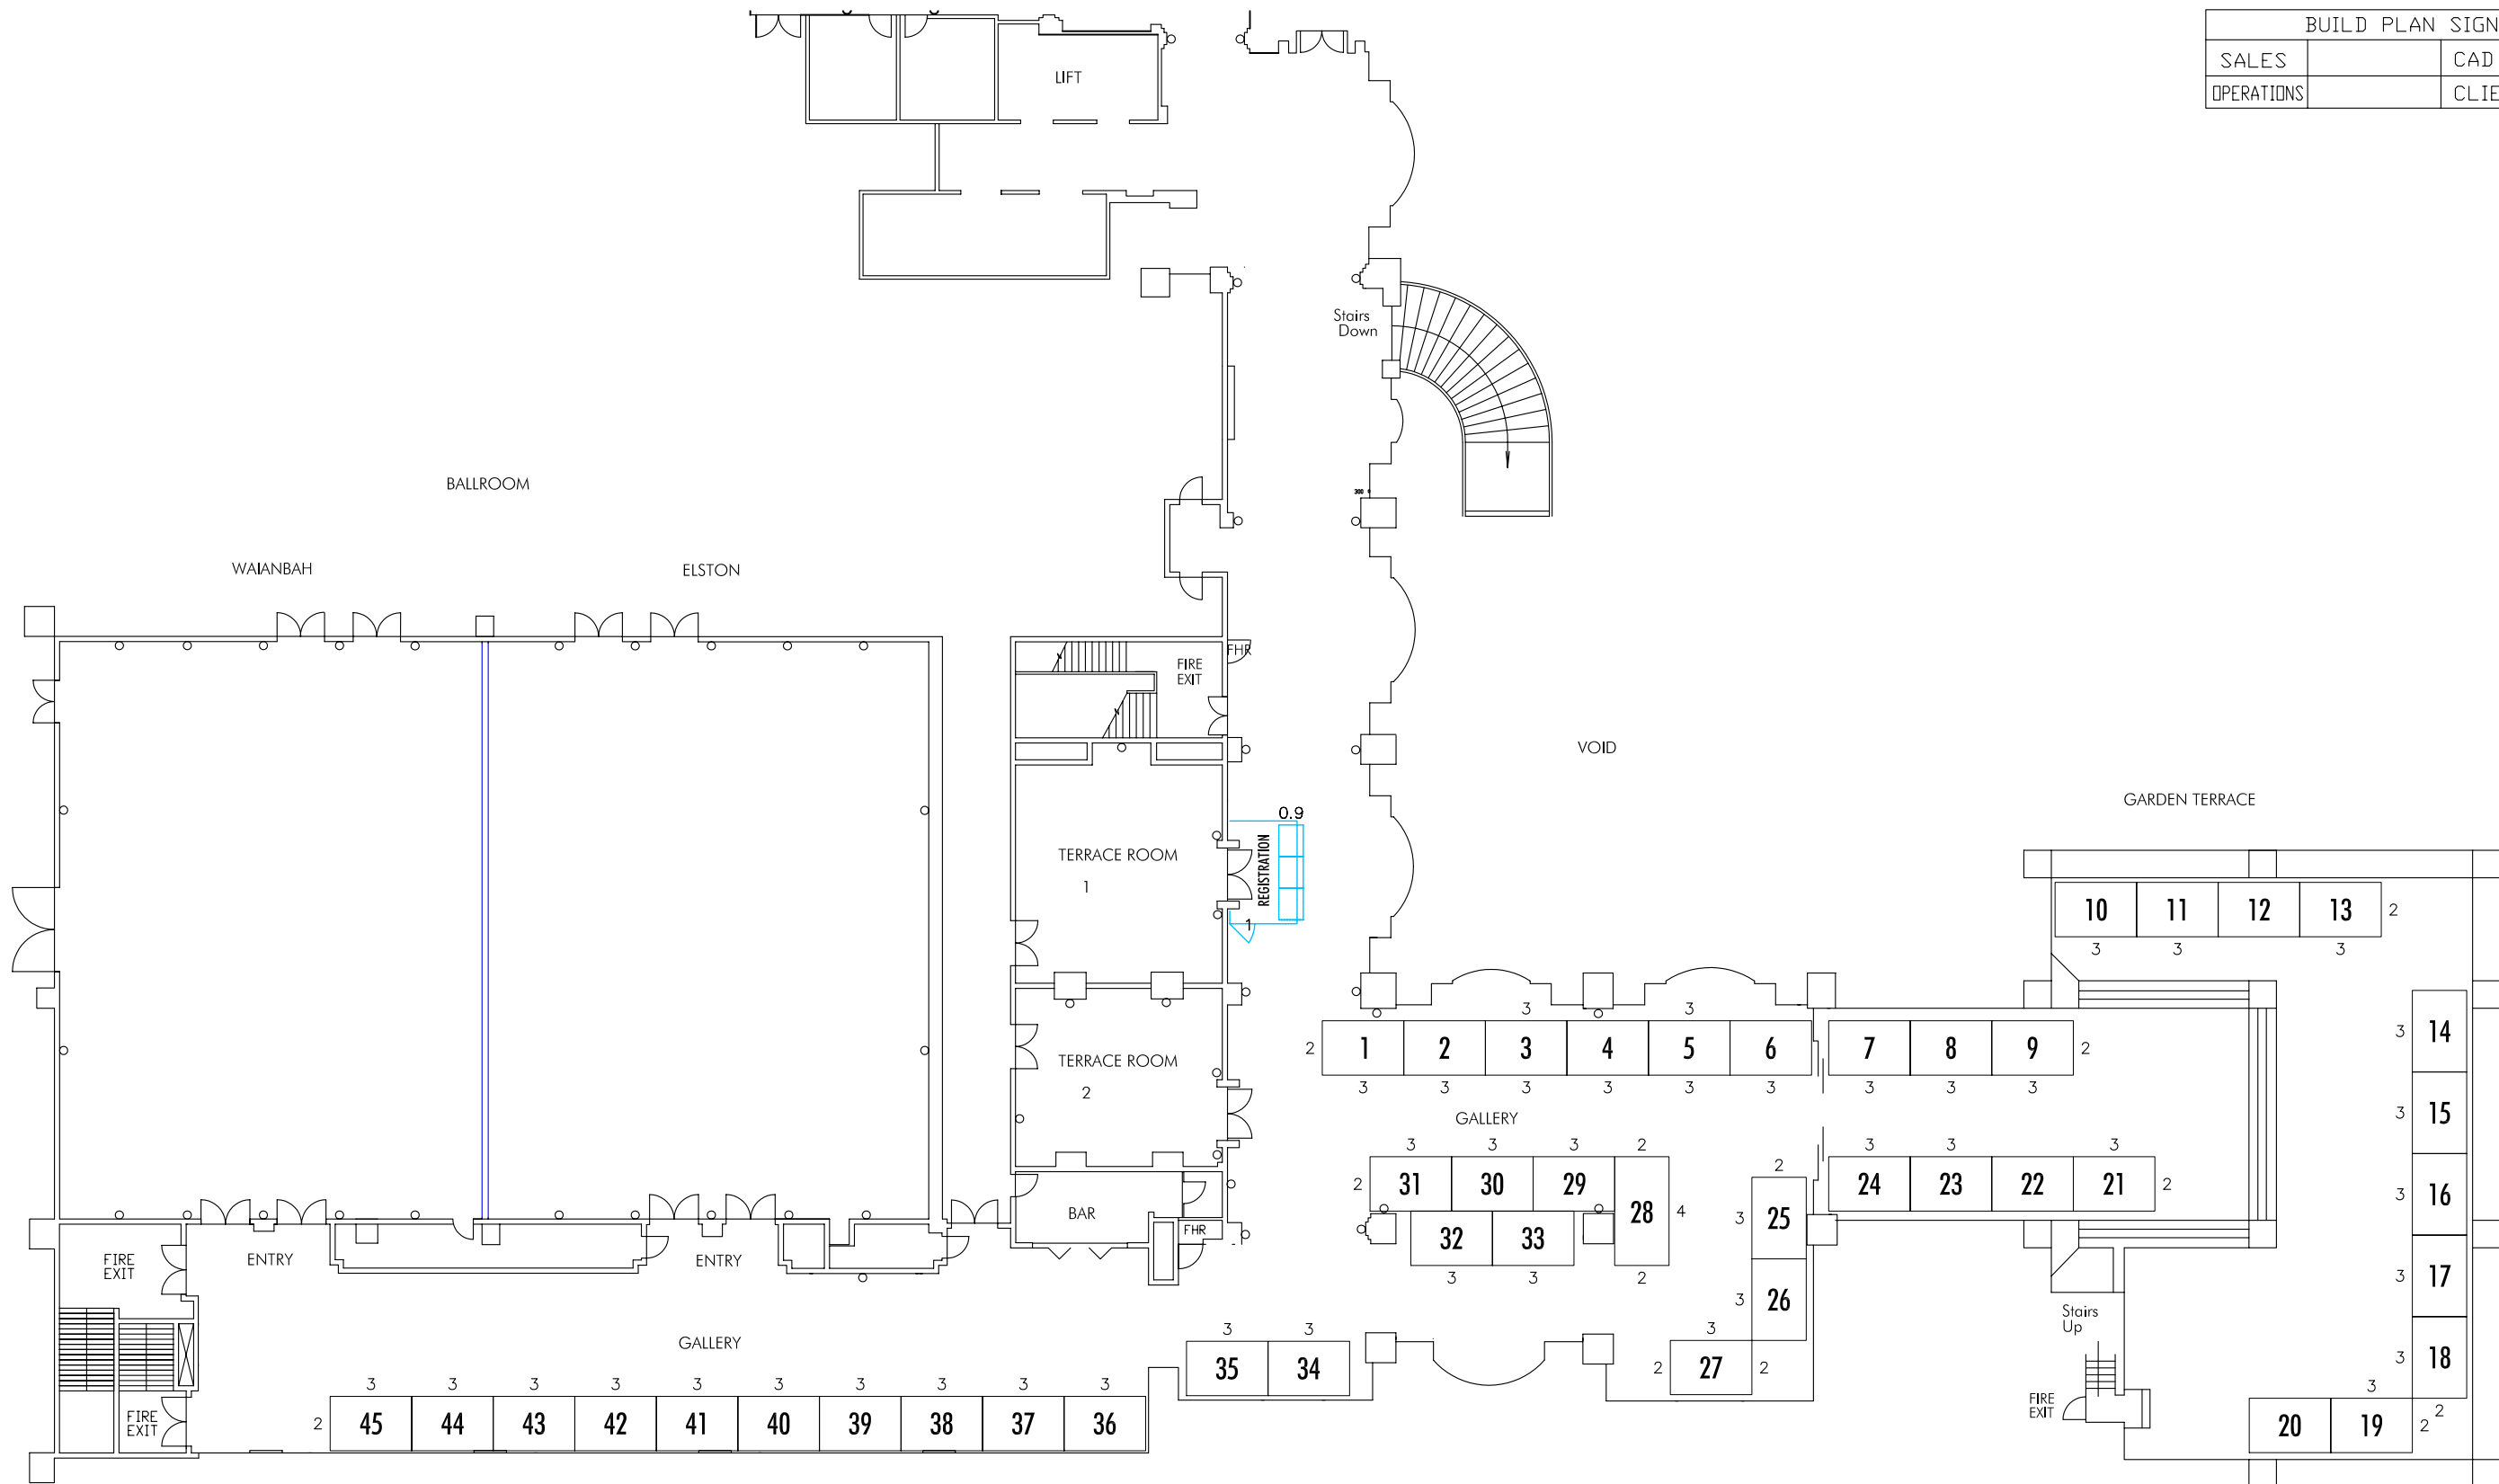

BUILD PLAN SIGN OFF			
SALES		CAD	
OPERATIONS		CLIENT	

PANEL	TBC	LIGHTS	2x150W/9sqm
FASCIA	TBC	POWER	1x4AMP/9sqm
CARPET	TBC		

- Shell Panel 2.4m H
- Shell Panel 3.4m H
- Post

EXPONET
EXHIBITION & EVENT SERVICES
www.exponet.com.au

TITLE **AUSTRALIAN PHYSIOTHERAPY ASSOCIATION CONFERENCE 2010**

VENUE **MARRIOTT RESORT, SURFERS PARADISE**
DATE **27 - 31 OCTOBER 2010**

SCALE: 1 : 250@A3 CAD: Michelle Gunders
DWG: X:\2010\QLD\MarriottSurfersParadise\AustPhysioAssocConf-2010.dwg
DATE: 17 MAR 2010 REV: 3 BY: MG